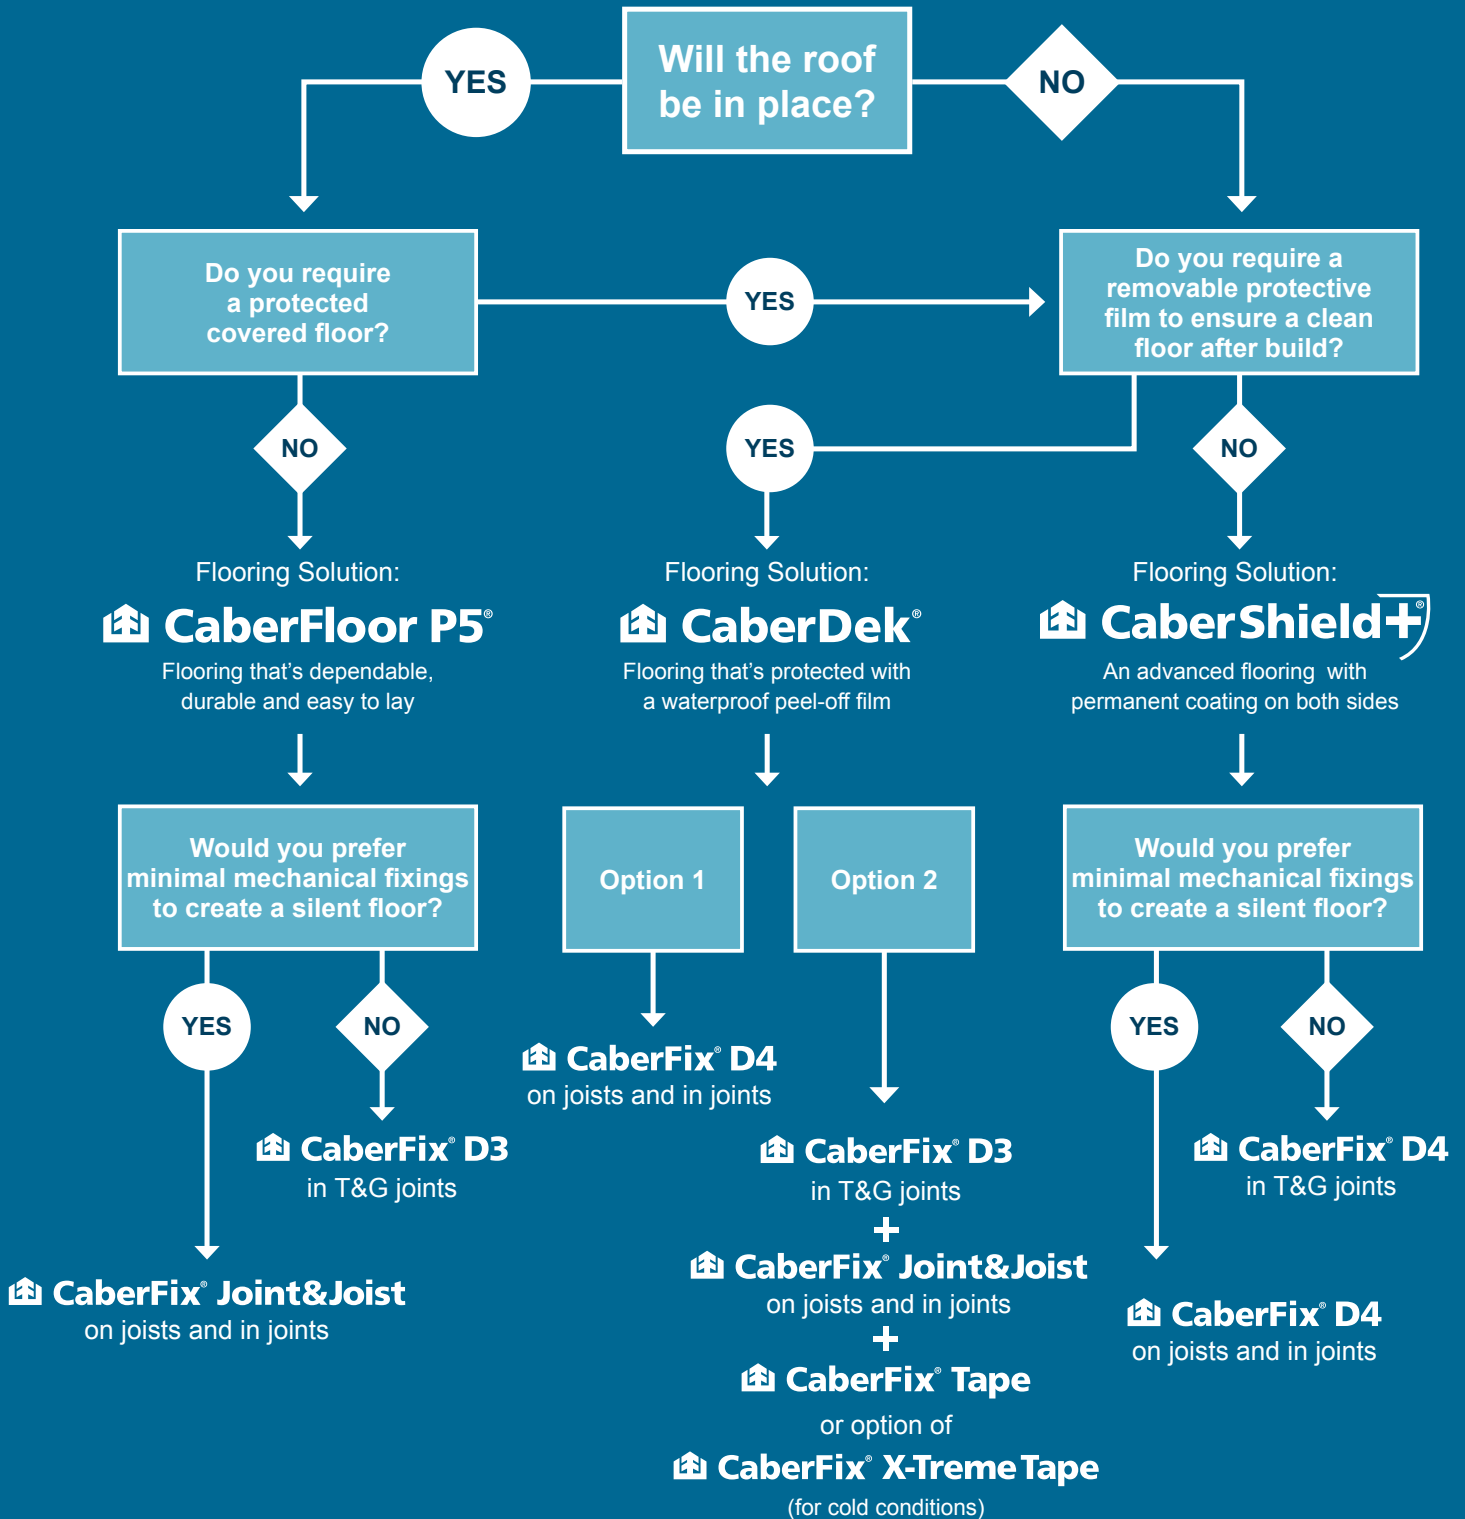

# What's best for you?

A guide to choosing the most suitable flooring system

Do you require additional sound insulation?

**CaberAcoustic**<sup>®</sup>  
Flooring that reduces impact and airborne transmitted sounds

CaberFloor conforms with

The mark of responsible forestry